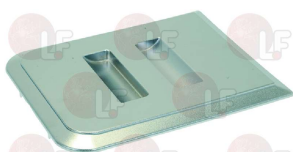

SAECO WGAMDB0226/CL

Gaskets and seals

1186997 GASKET FOR COFFEE OUTLET OPENING

for Grinder-dispenser (GAGGIA) MD64 - MD85
for Grinder-dispenser (SAECO) MS64 - MS85